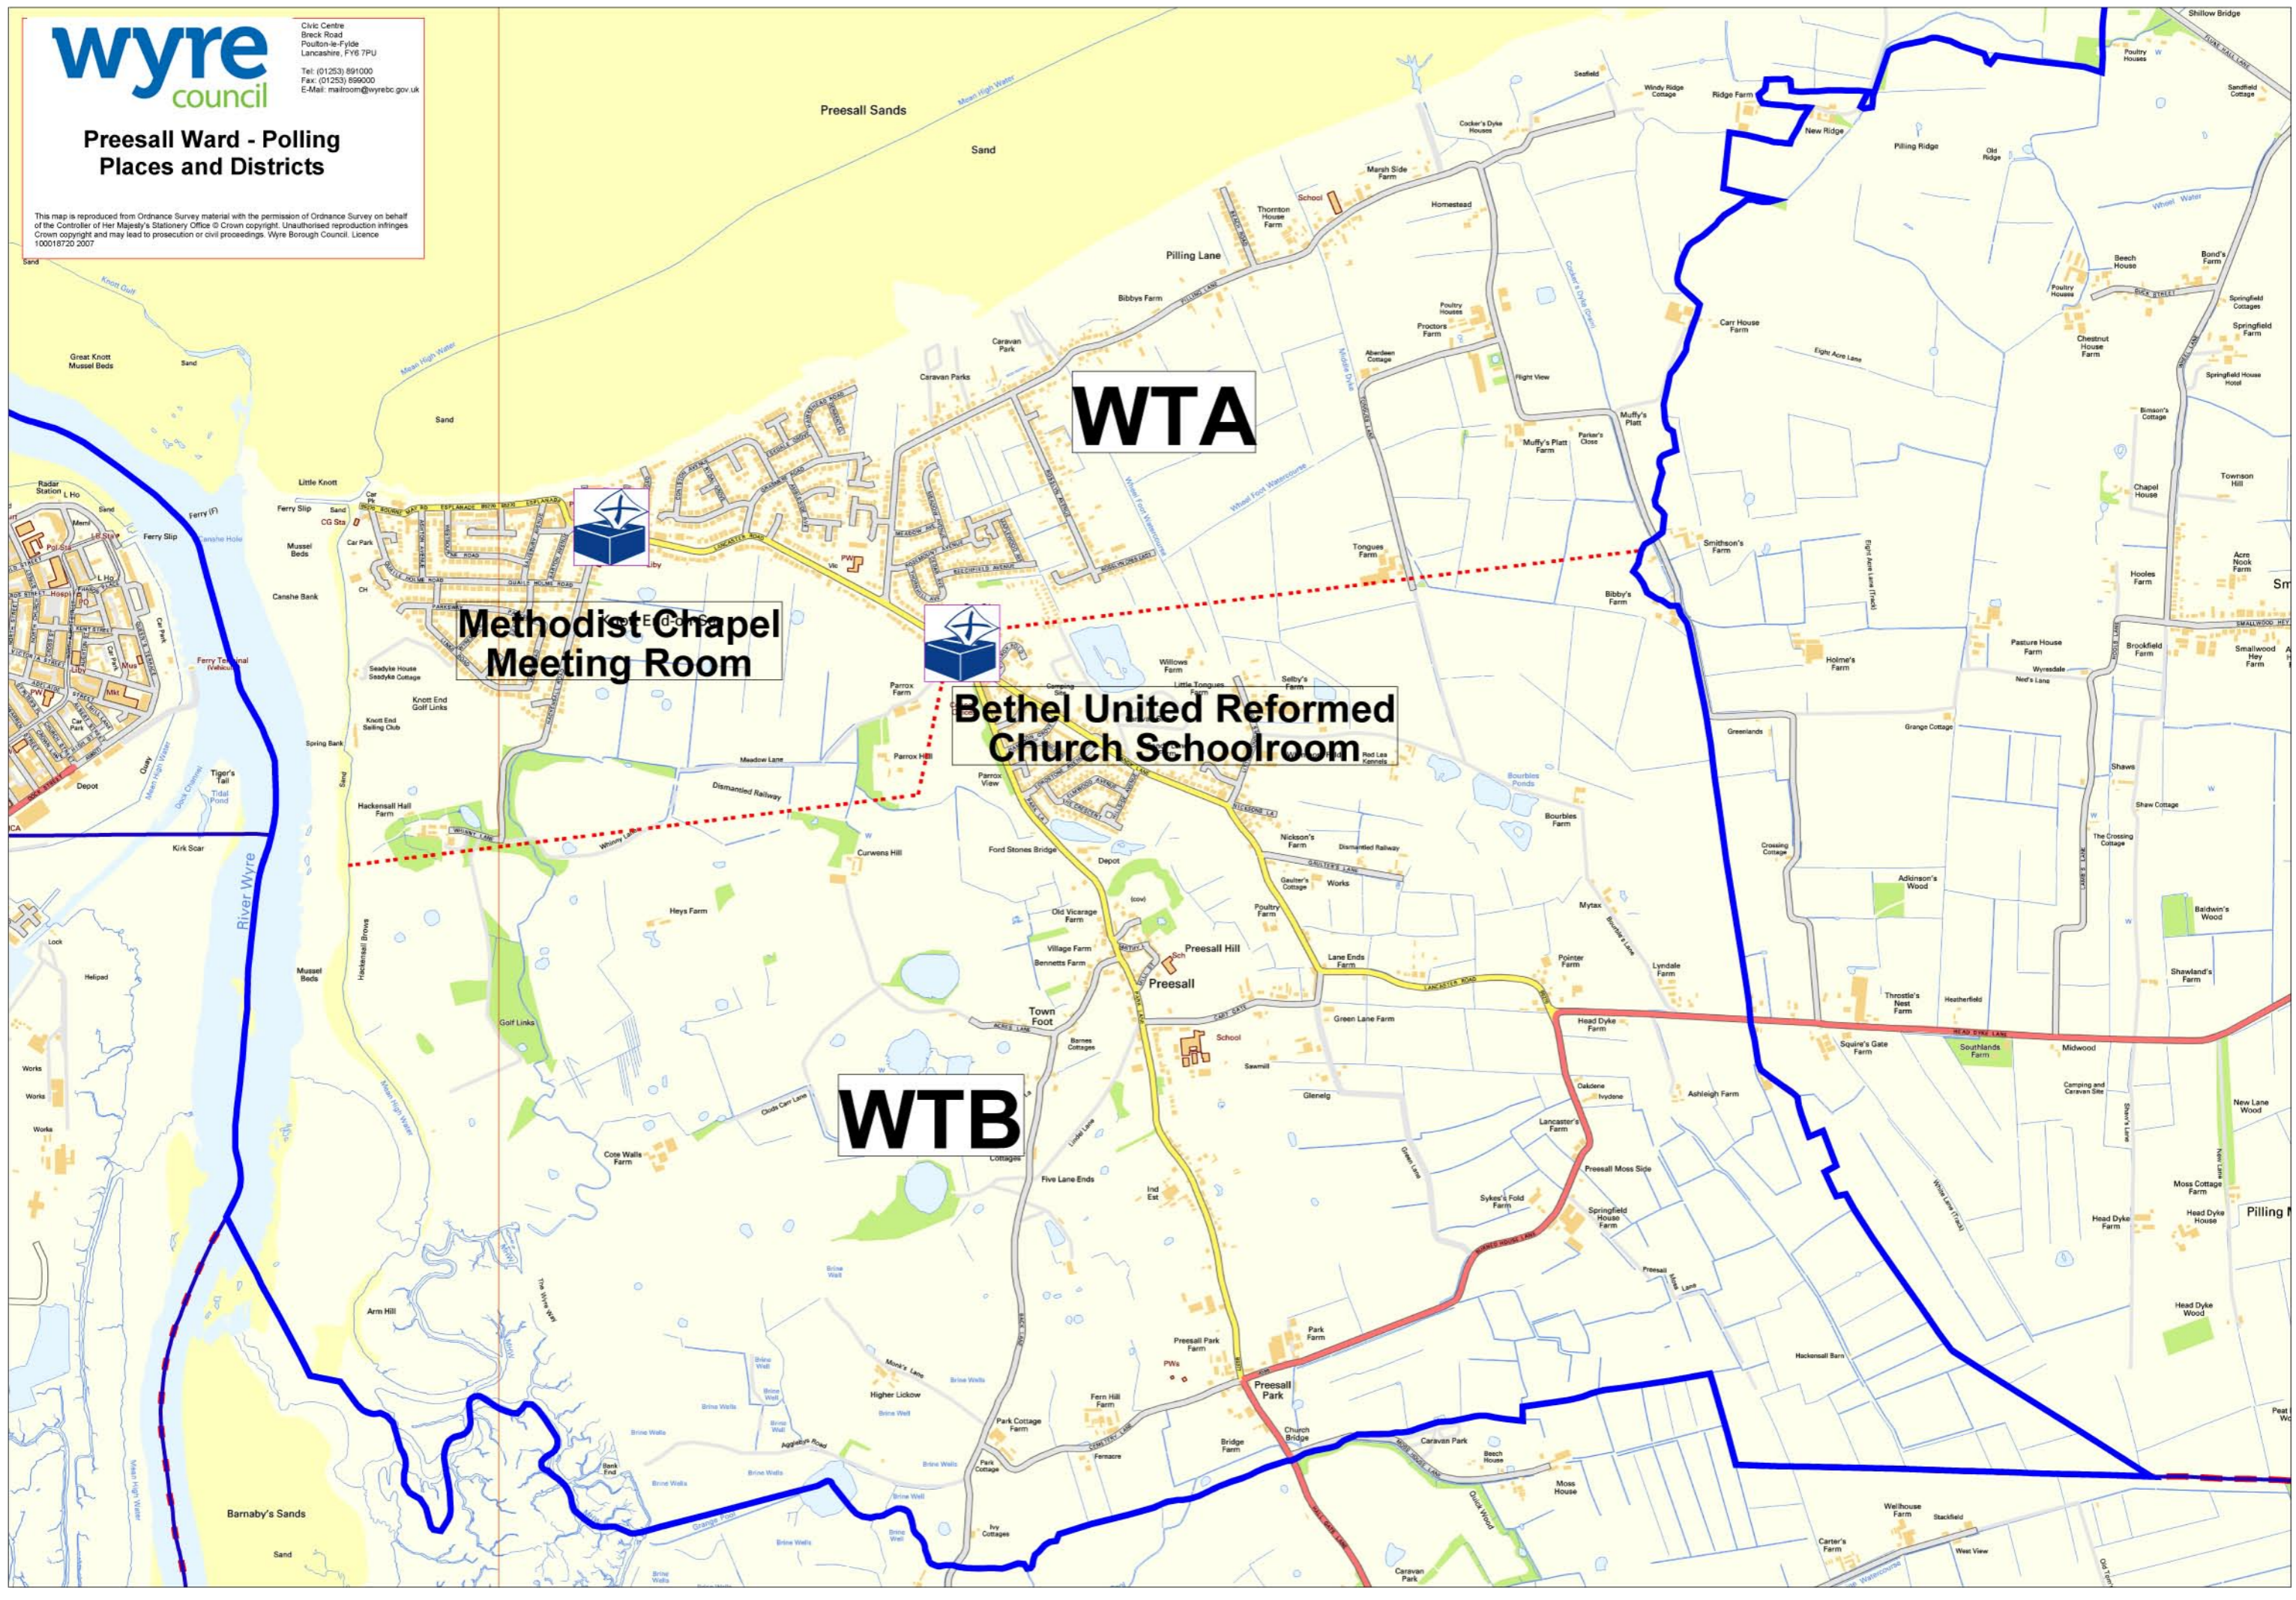

**Preesall Ward - Polling
Places and Districts**

WTA

**Methodist Chapel
Meeting Room**

**Bethel United Reformed
Church Schoolroom**

WTB